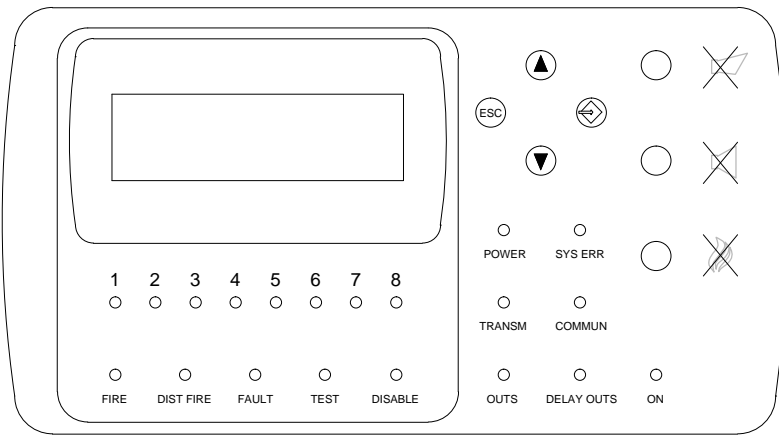

STANDARD CONVENTIONAL BASE
RILEVATORE CONVENZIONALE

STANDARD CONVENTIONAL BASE
RILEVATORE CONVENZIONALE

STANDARD CONVENTIONAL BASE
RILEVATORE CONVENZIONALE

CENTRALI ANTINCENDIO CONVENZIONALI mod. FD9004/08
CONVENTIONAL FIRE ALARM CONTROL PANELS

OPTICAL ACUSTIC DISPLAY - TARGA OTTICO ACUSTICA - mod. FD FD5955

front view - vista frontale - mod. FD FD5955

REOL = 4,7 KOHM
RLIM = 1 KOHM

	MOD. FD9004/08
	20132 MILANO - Via Giulietti, 8 Tel. +39 02-2592795 +39 02-27201352 Fax +39 02-2593704
FAMILY: FIRE SYSTEM	TYPE: CONVENTIONAL FIRE ALARMS