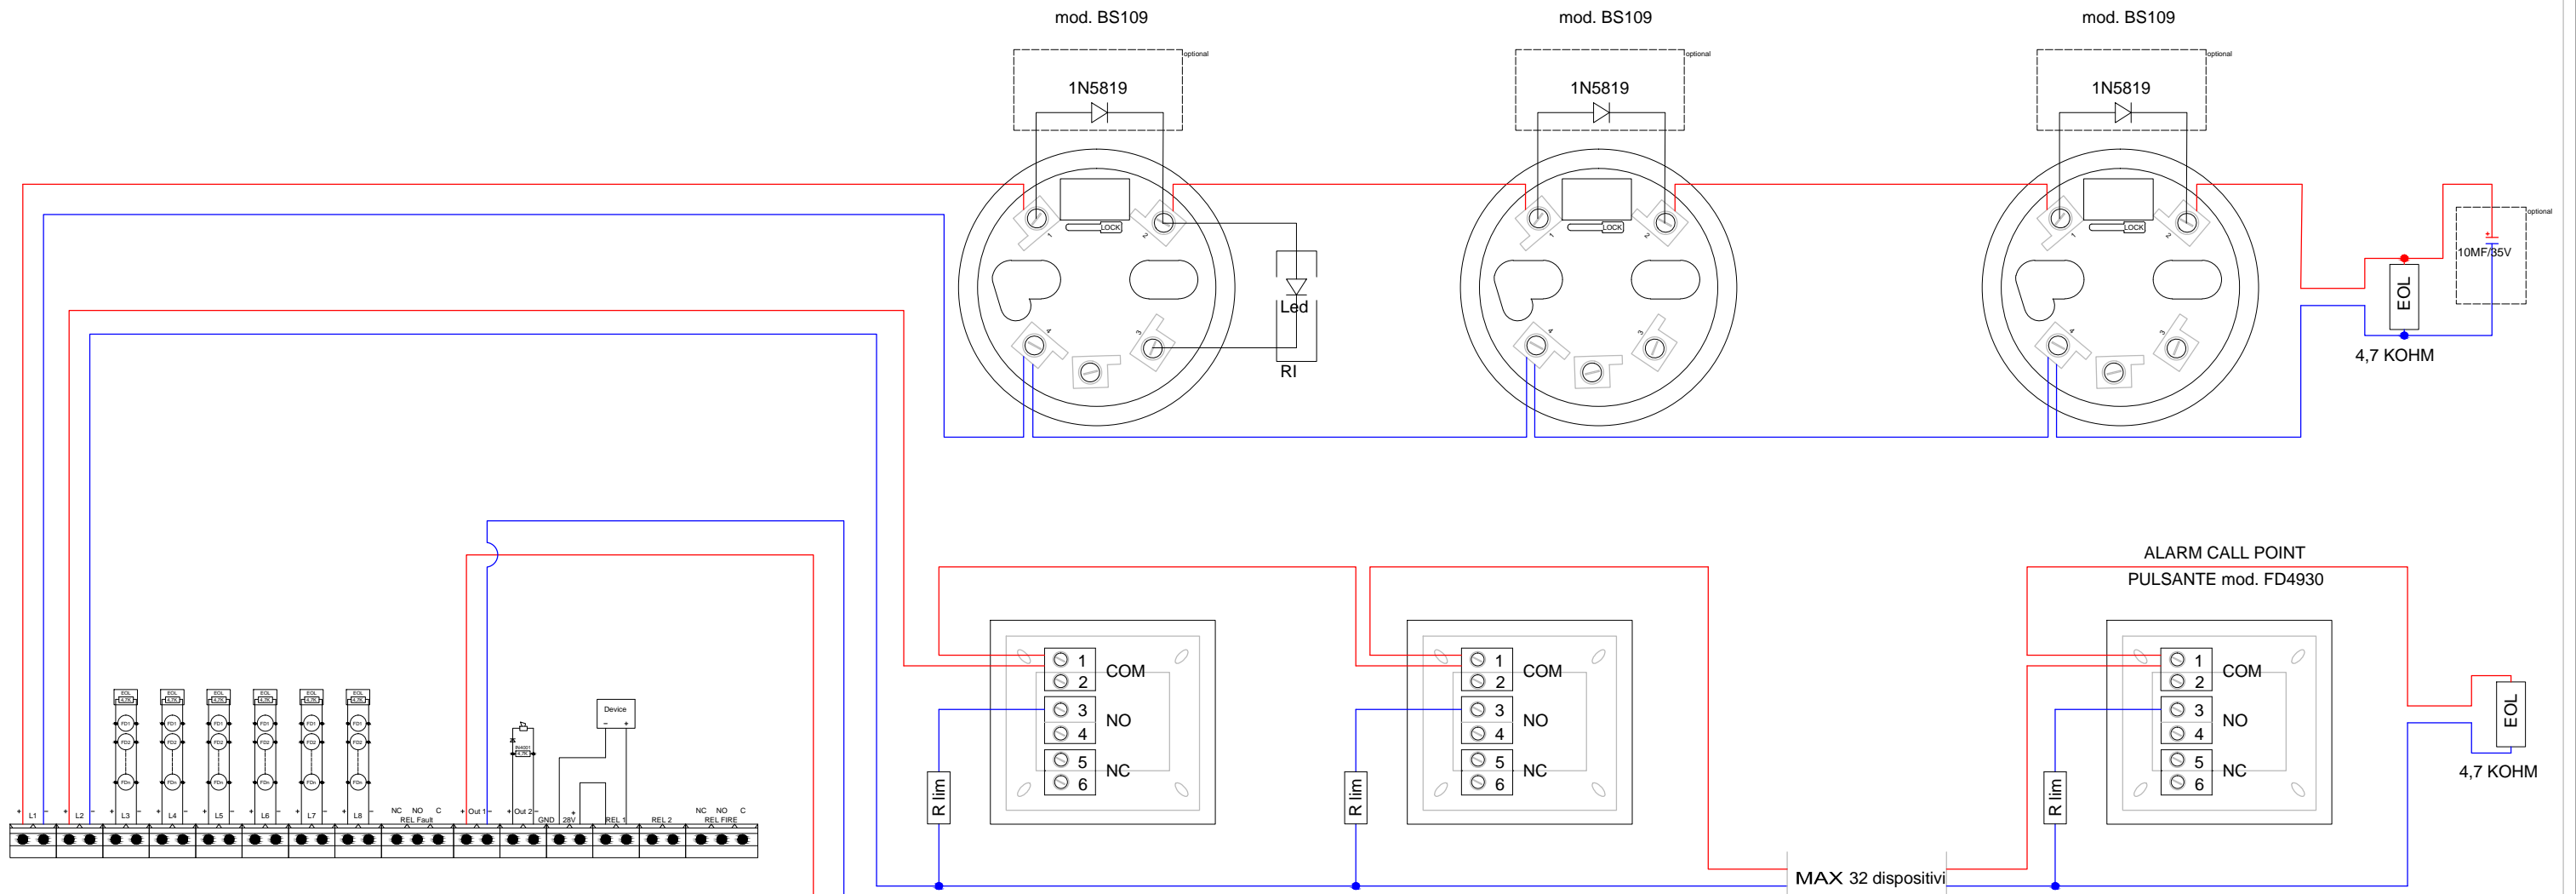

STANDARD CONVENTIONAL BASE
RILEVATORE CONVENZIONALE

STANDARD CONVENTIONAL BASE
RILEVATORE CONVENZIONALE

STANDARD CONVENTIONAL BASE
RILEVATORE CONVENZIONALE

CENTRALI ANTINCENDIO CONVENZIONALI mod. FD9004/08
CONVENTIONAL FIRE ALARM CONTROL PANELS

OPTICAL ACUSTIC DISPLAY - TARGA OTTICO ACUSTICA - mod. FD FD5955

front view - vista frontale - mod. FD FD5955

REOL = 4,7 KOHM
RLIM = 1 KOHM

	MOD. FD9004/08
	20132 MILANO - Via Giulietti, 8 Tel. +39 02-2592795 +39 02-27201352 Fax +39 02-2593704
FAMILY: FIRE SYSTEM	TYPE: CONVENTIONAL FIRE ALARMS