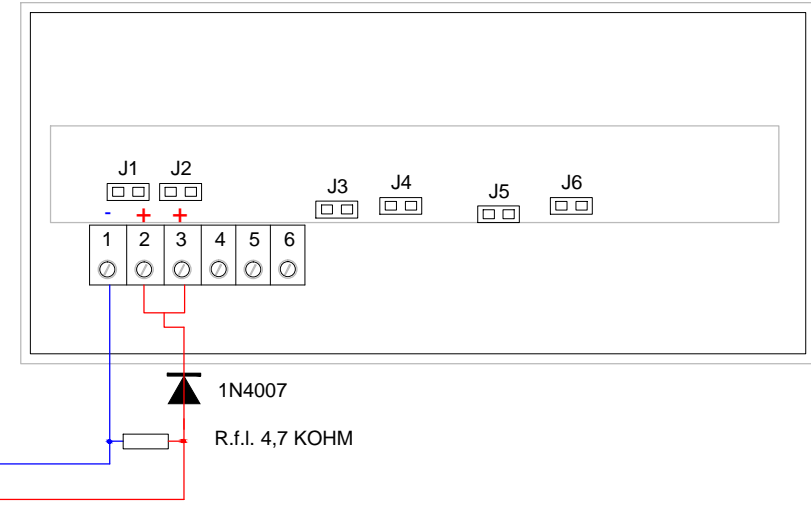

STANDARD CONVENTIONAL BASE
RILEVATORE CONVENZIONALE

STANDARD CONVENTIONAL BASE
RILEVATORE CONVENZIONALE

STANDARD CONVENTIONAL BASE
RILEVATORE CONVENZIONALE

CENTRALI ANTINCENDIO CONVENZIONALI mod. FD9004/08
CONVENTIONAL FIRE ALARM CONTROL PANELS

OPTICAL ACUSTIC DISPLAY - TARGA OTTICO ACUSTICA - mod. FD FD5955

front view - vista frontale - mod. FD FD5955

REOL = 4,7 KOHM
RLIM = 1 KOHM

	MOD. FD9004/08
	20132 MILANO - Via Giulietti, 8 Tel. +39 02-2592795 +39 02-27201352 Fax +39 02-2593704
FAMILY: FIRE SYSTEM	TYPE: CONVENTIONAL FIRE ALARMS